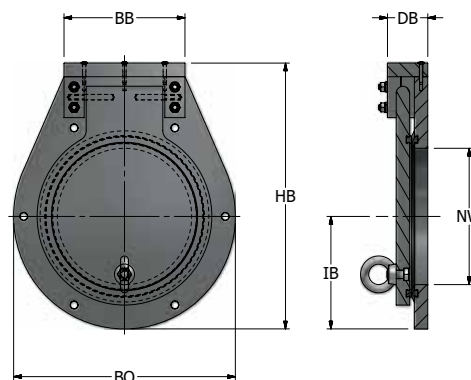

FLAP VALVES

The Aquafix flap valves are used in surface water, sewer and process water to avoid backflow in pipeline system. These valves are manufactured in our own factory from durable 1st class quality HDPE. The valves are fitted with a stainless steel shaft and ballastweight. The non-return valves are sealed on one side by the use of EPDM rubber to guarantee watertightness. The valves have been tested and found suitable to a maximum working pressure of 5 McW. The valves are available for wall mounting (model W), with a spigot (model S) or with a flange connection (model F). It is important that the valve is always positioned/mounted at an angle of 10 degrees in order to achieve the proper sealing, except model W. On request customized production is possible. This type of valve is only suitable for the sealing of horizontal pipelines.

Features and benefits:

- Manufactured out durable HDPE and Stainless steel
- Easy fitting
- Customized production on request
- Maintenance free

Options:

- Available as W-model (wallmounting) S-model (spigot) or as F-model (flange connection)
- Stainless steel ballastweight on request adjustable

Certificate:

- Aquafix Quality Certificate

Type Aquafix	NW	BB	BO	HB	DB	IB	KG
660DA30110	Ø 110	130	230	290	91	115	3
660DA30125	Ø 125	130	255	315	91	128	4
660DA30160	Ø 160	130	280	340	91	140	5
660DA30200	Ø 200	180	330	390	100	165	6
660DA30250	Ø 250	180	380	440	100	190	7
660DA30315	Ø 315	230	430	490	107	215	8
660DA30400	Ø 400	230	530	590	127	265	14
660DA30500	Ø 500	380	630	685	127	315	18
660DA30600	Ø 600	380	730	785	147	365	25
660DA30700	Ø 700	440	830	885	167	415	32
660DA30800	Ø 800	440	930	975	187	465	40
660DA30900	Ø 900	540	1030	1075	217	515	50
660DA301000	Ø 1000	540	1130	1175	242	565	60