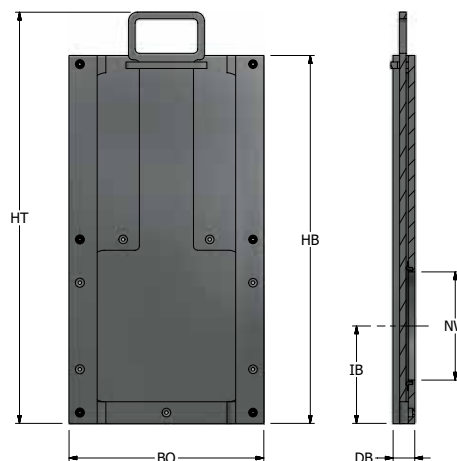

HAND LIFT SLUICE GATES

The Aquafix hand lift sluice gates are used in surface water, are sewerwater pipeline systems, local irrigation & fish farms. These sluice gates are manufactured in our own factory from durable 1st class quality HDPE. Standard equipped with a rising handgrip. Our hand lift sluice gates consist of a vertical movable sliding plate which closes the supply, the watertightness is guaranteed by the use of an EPDM seal which is fitted in the back plate. In this way, the water pressure on both sides is blocked and the sluice gates are tested and found suitable for a maximum operating water pressure equal to the overall depth. Our hand lift sluice gates are manufactured with a round inlet-opening but also square-, rectangular- or egg-shaped is available on request. The basic version is suitable for wall mounting but optional can also be supplied with a spigot. Depending the application of the sluice gate we are able to adjust the product materials on the characteristics of the liquid involved to guarantee the maintenance free functionality, i.e. by use of aggressive fluids. On request it is possible to customize production in many dimensions. This type of sluice gate is suitable for sealing horizontal pipelines.

Features and benefits:

- Manufactured out of durable HDPE and SS 316
- Easy fitting
- Customized production on request
- Maintenance free

Options:

- Spigot on the back site.
- Square-, rectangular- or egg-shaped openings.

Certificate:

- Aquafix Quality Certificate

Type Aquafix	NW	BO	HB	HT	DB	IB	KG
665AHA0110	110	350	550	650	80	155	7
665AHA0125	125	350	550	650	80	165	8
665AHA0160	160	350	550	650	80	180	9
665AHA0200	200	400	650	750	80	200	10
665AHA0250	250	450	750	850	80	225	11
665AHA0315	315	500	850	950	95	260	14
665AHA0400	400	600	1050	1150	95	300	20
665AHA0500	500	700	1250	1350	115	350	25