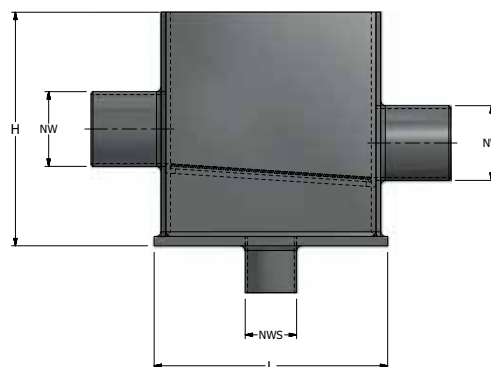

## REFIX RAINWATER TANK FILTER

The Refix tank filters are developed especially for rainwater and are designed for the collection and pre-tank filtering of rainwater. The Refix filters have a large effective filtration surface area. The Rainwater flows over the entire filtration surface area to ensure a high capacity and a high efficiency. The wedge wire filter element with an aperture of 0.7mm is made of solid stainless steel and is placed tilted. This is to allow the water to flow through the filter. This ensures a long life span and a very high efficiency. The Refix filters can be used for filtering rainwater from large and industrial buildings. The Refix filter housing is manufactured out of high quality durable HDPE in our own factory. The Refix filters need low maintenance. All the Refix filters can be equipped with automatic filter nozzles in order to minimize the required maintenance and to sustain the high efficiency. The filters are available with a spigot (Sp) or with a sealing (Se). On request customized production is possible.

### Features and benefits:

- Manufactured out of durable HDPE and stainless steel
- Easy fitting
- Low maintenance
- Customized production on request

### Certificats:

- Aquafix Quality Certificate

Type Aquafix	roof area max.	inlet/outlet	filtered outlet	L	B	H	max.cap.
740REF0100	1000 m <sup>2</sup>	Ø200mm	Ø160mm	500	300	450	30 l/s
740REF0165	1650 m <sup>2</sup>	Ø250mm	Ø160mm	500	400	500	50 l/s
740REF0200	2000 m <sup>2</sup>	Ø250mm	Ø200mm	775	450	500	60 l/s
740REF0300	3000 m <sup>2</sup>	Ø315mm	Ø250mm	1000	500	550	90 l/s
740REF0500	5000 m <sup>2</sup>	Ø315mm	Ø250mm	1500	500	550	150 l/s
740REF0750	7500 m <sup>2</sup>	Ø400mm	Ø315mm	1750	600	650	225 l/s
740REF1000	10000 m <sup>2</sup>	Ø500mm	Ø400mm	2000	700	750	300 l/s