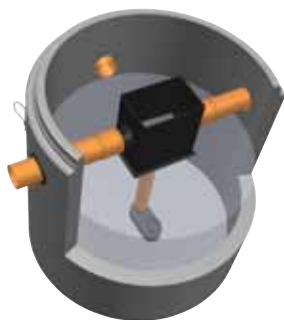

## REFIX RAINWATER TANK FILTER

The Refix tank filters are developed especially for rainwater and are designed for the collection and pre-tank filtering of rainwater. The Refix filters have a large effective filtration surface area. The Rainwater flows over the entire filtration surface area to ensure a high capacity and a high efficiency. The wedge wire filter element with an aperture of 0.7mm is made of solid stainless steel and is placed tilted. This is to allow the water to flow through the filter. This ensures a long life span and a very high efficiency. The Refix filters can be used for filtering rainwater from large and industrial buildings. The Refix filter housing is manufactured out of high quality durable HDPE in our own factory. The Refix filters need low maintenance. All the Refix filters can be equipped with automatic filter nozzles in order to minimize the required maintenance and to sustain the high efficiency. The filters are available with a spigot (Sp) or with a sealing (Se). On request customized production is possible.

### Features and benefits:

- Manufactured out of durable HDPE and stainless steel
- Easy fitting
- Low maintenance
- Customized production on request

### Certificats:

- Aquafix Quality Certificate

Type Aquafix	roof area max.	inlet/outlet	filtered outlet	L	B	H	max.cap.
740REF0100	1000 m <sup>2</sup>	Ø200mm	Ø160mm	500	300	450	30 l/s
740REF0165	1650 m <sup>2</sup>	Ø250mm	Ø160mm	500	400	500	50 l/s
740REF0200	2000 m <sup>2</sup>	Ø250mm	Ø200mm	775	450	500	60 l/s
740REF0300	3000 m <sup>2</sup>	Ø315mm	Ø250mm	1000	500	550	90 l/s
740REF0500	5000 m <sup>2</sup>	Ø315mm	Ø250mm	1500	500	550	150 l/s
740REF0750	7500 m <sup>2</sup>	Ø400mm	Ø315mm	1750	600	650	225 l/s
740REF1000	10000 m <sup>2</sup>	Ø500mm	Ø400mm	2000	700	750	300 l/s