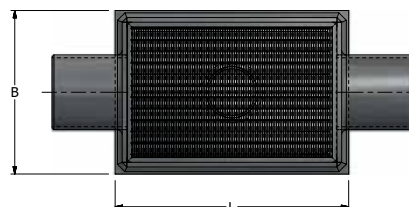

## REFIX RAINWATER TANK FILTER

The Refix tank filters are developed especially for rainwater and are designed for the collection and pre-tank filtering of rainwater. The Refix filters have a large effective filtration surface area. The Rainwater flows over the entire filtration surface area to ensure a high capacity and a high efficiency. The wedge wire filter element with an aperture of 0.7mm is made of solid stainless steel and is placed tilted. This is to allow the water to flow through the filter. This ensures a long life span and a very high efficiency. The Refix filters can be used for filtering rainwater from large and industrial buildings. The Refix filter housing is manufactured out of high quality durable HDPE in our own factory. The Refix filters need low maintenance. All the Refix filters can be equipped with automatic filter nozzles in order to minimize the required maintenance and to sustain the high efficiency. The filters are available with a spigot (Sp) or with a sealing (Se). On request customized production is possible.

### Certificats:

- Aquafix Quality Certificate

Type Aquafix	roof area max.	inlet/outlet	filtered outlet	L	B	H	max.cap.
740REF0100	1000 m <sup>2</sup>	Ø200mm	Ø160mm	500	300	450	30 l/s
740REF0165	1650 m <sup>2</sup>	Ø250mm	Ø160mm	500	400	500	50 l/s
740REF0200	2000 m <sup>2</sup>	Ø250mm	Ø200mm	775	450	500	60 l/s
740REF0300	3000 m <sup>2</sup>	Ø315mm	Ø250mm	1000	500	550	90 l/s
740REF0500	5000 m <sup>2</sup>	Ø315mm	Ø250mm	1500	500	550	150 l/s
740REF0750	7500 m <sup>2</sup>	Ø400mm	Ø315mm	1750	600	650	225 l/s
740REF1000	10000 m <sup>2</sup>	Ø500mm	Ø400mm	2000	700	750	300 l/s